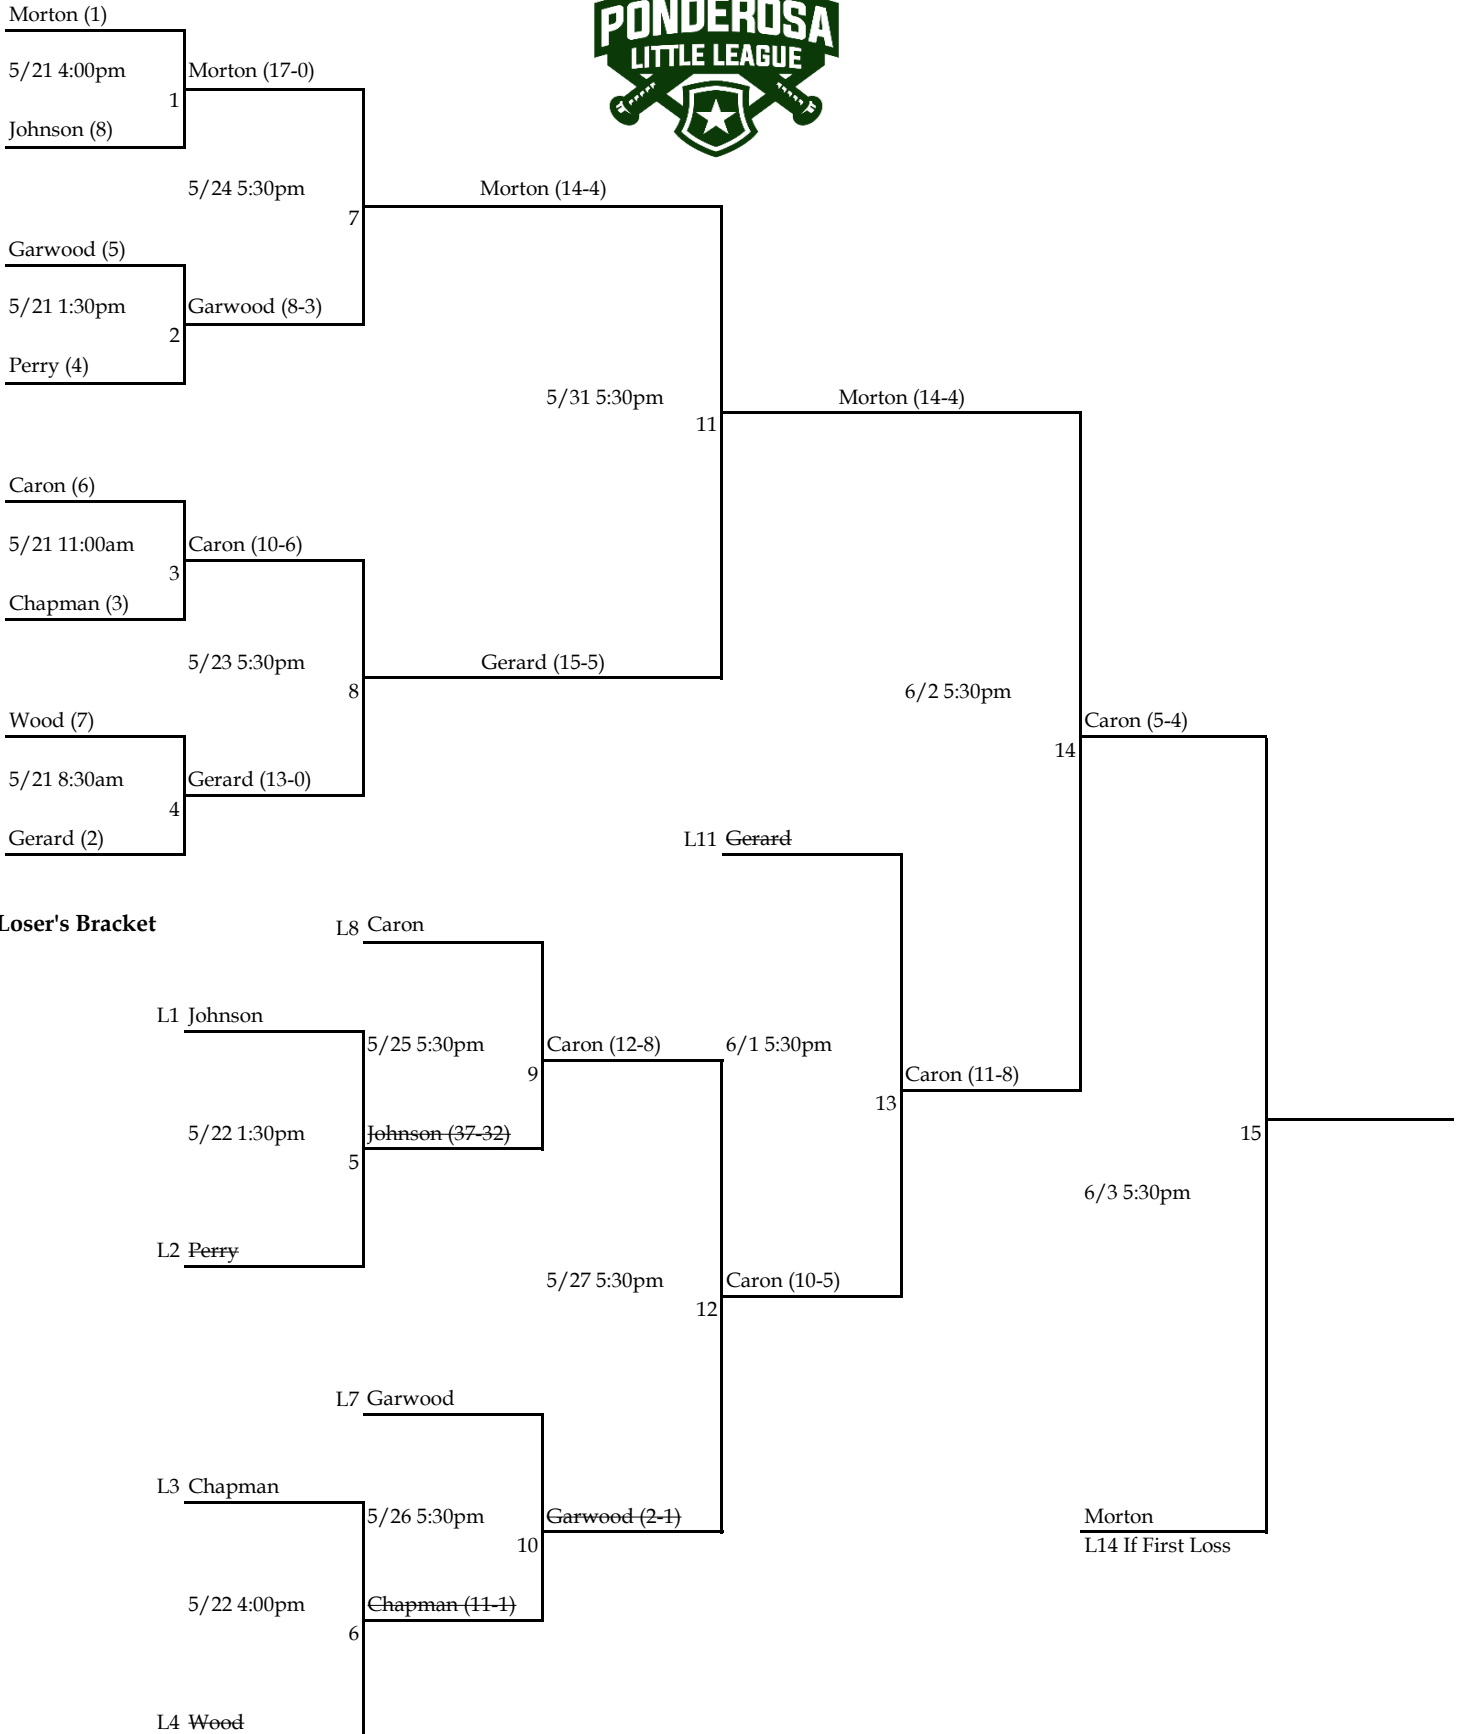

PLL AAA - End of Season Tournament

Winner's Bracket

ALL GAMES PLAYED AT RASMUSSEN EAST

Higher Seed = Home Team